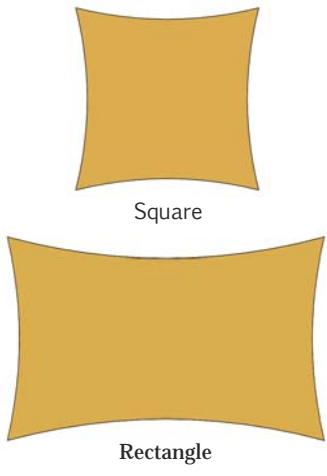

POOL & PATIO SHADE

- ☼ SunGuard Shade Cloth® blocks up to 96% of UV radiation
- ☼ Breathable cloth *reduces* temperature up to 20°
- ☼ Overlap and interconnect shapes and sizes

Shape	Size	Price
Square	10' x 10'	\$294
Rectangle	10' x 15'	\$365
Rectangle	10' x 20'	\$440
Equilateral Triangle	10' x 10' x 10'	\$265
Equilateral Triangle	20' x 20' x 20'	\$630
Right Triangle	10' x 10' x 14'	\$280
Right Triangle	20' x 20' x 29'	\$710

Actual size may vary depending on tensioning Shipping and tax not included

Custom shapes, sizes and colors available starting at \$4.15 per square foot!

DESERT SAND
80% Shade
92% UV Block

TERRA COTTA
84% Shade
90% UV Block